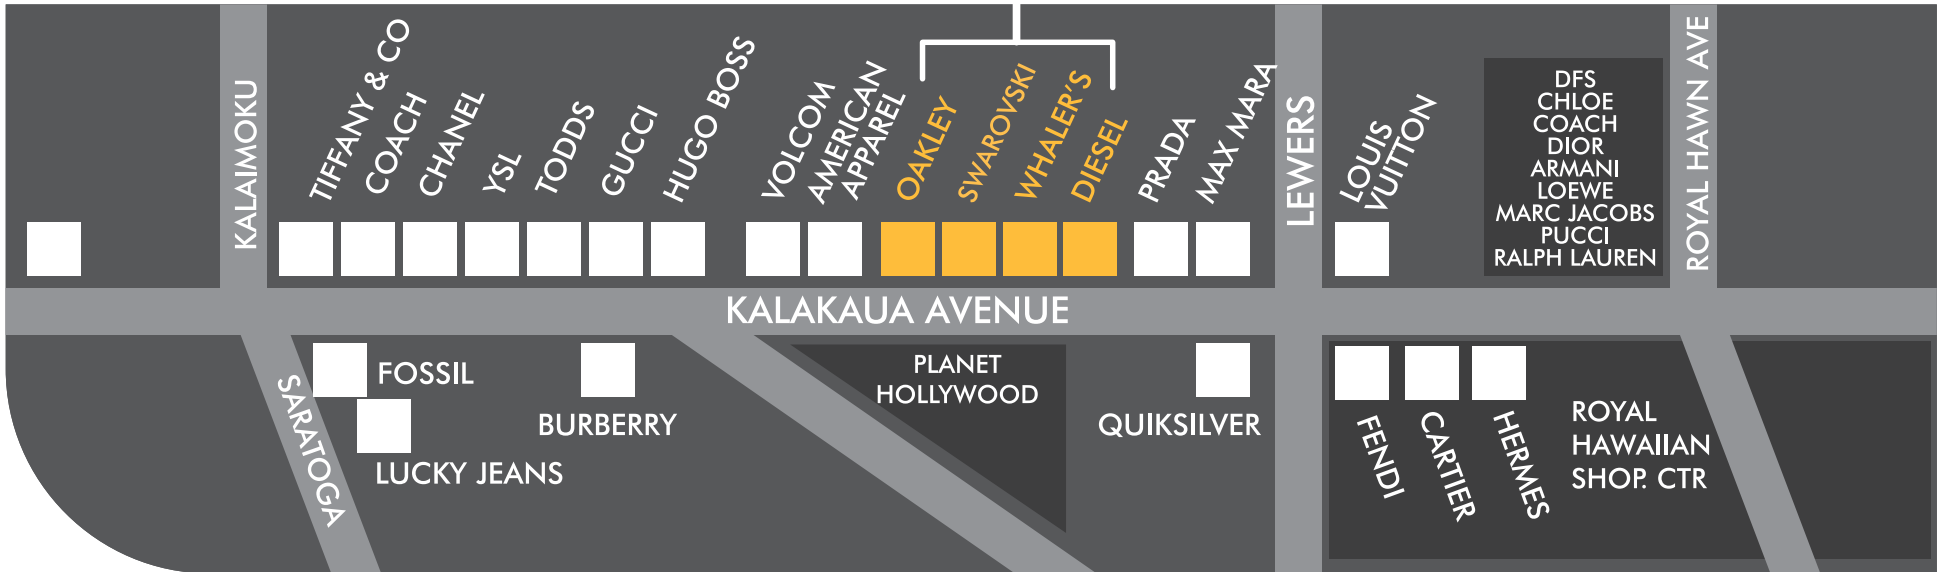

THE SHOPS AT  
**2150**  
 KALAKAUA

THE SHOPS AT  
**2150**  
 KALAKAUA

- OAKLEY
- SWAROVSKI CRYSTAL
- WHALER'S
- DIESEL